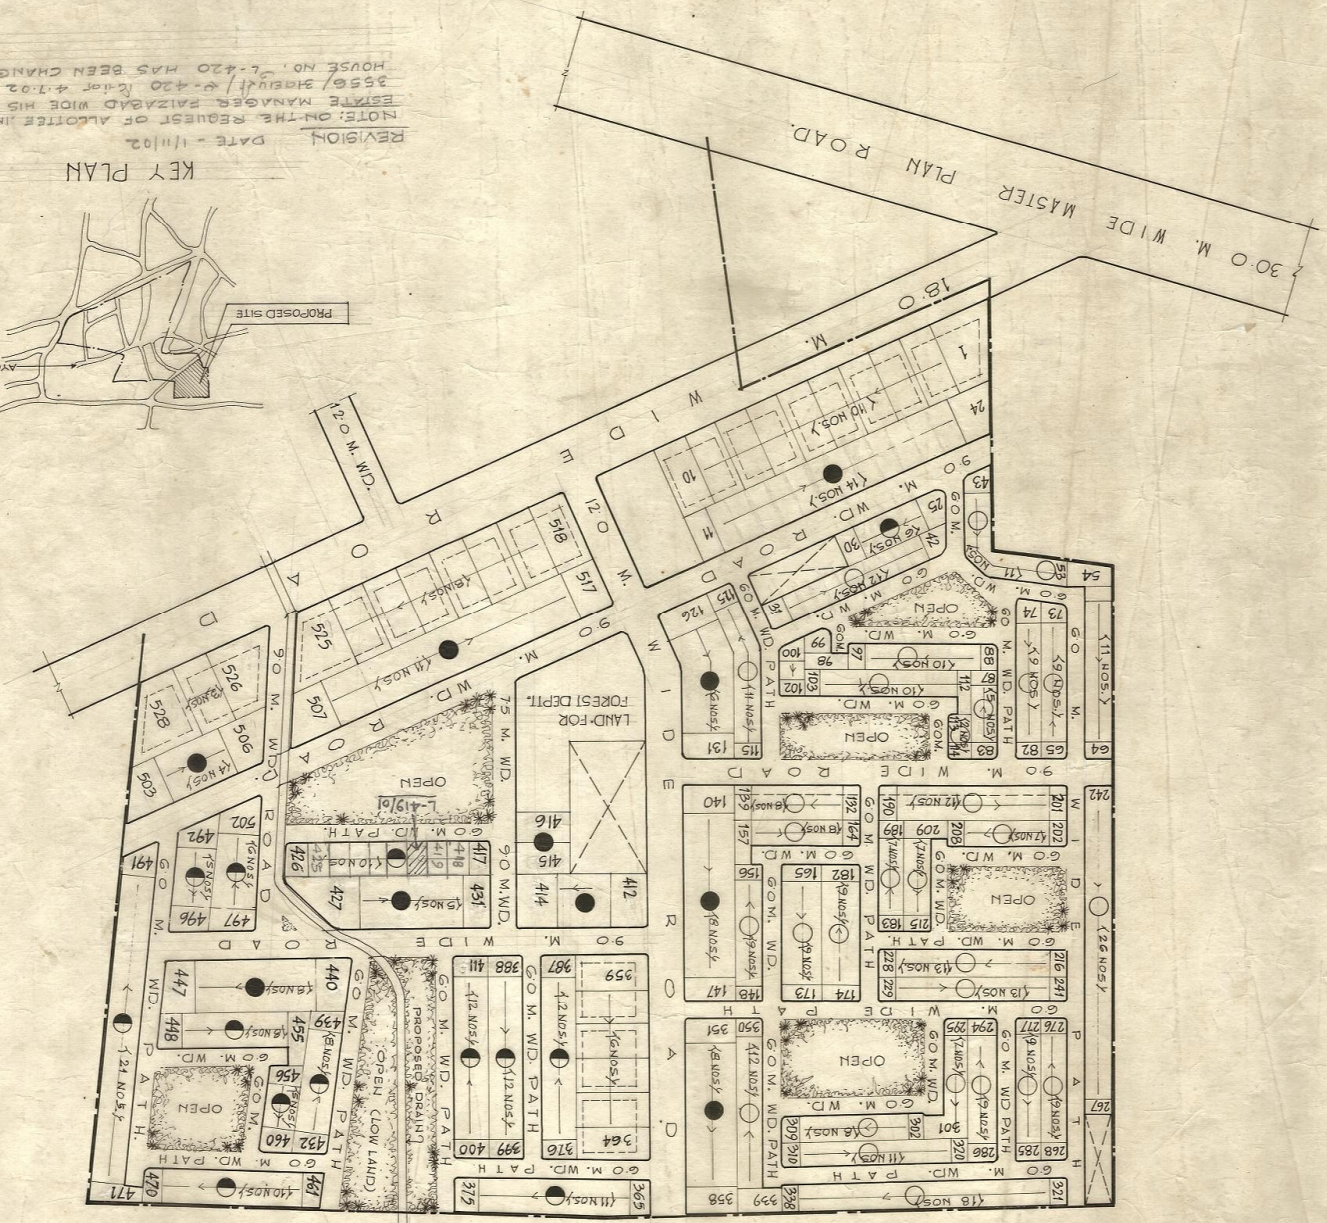

ALLOTMENT & DEVELOPMENT CONTROL PLAN FOR AYODHYA MARG, YOUNA, FAIZABAD

SHEET NO. 25

NUMBERING PLAN

LEGEND:

- URBAN HOUSING TYPE 18/40 306 NOS.
- M.I.G. TYPE 56/121 69
- PLOTS 27
- TOTAL 528

SCALE 1:1000 NORTH

U.P. HOUSING & DEVELOPMENT BOARD, LUCKNOW.

ALLOTMENT AND DEVELOPMENT CONTROL PLAN FOR AYODHYA MARG, YOUNA, FAIZABAD.

DEALT BY ASHOK KUMAR

CHECKED BY

DATE 27.1.88

U.S. PANDI ASST. ARCH. PLANNER	A.SST. ARCH. PLANNER
ARCHITECT PLANNER	ARCHITECT PLANNER
A.K. PACHAURI. B.Arch, D.P.T & C.P. (HNS) DR. (THE KAGE), F.T.P.P.B.E.	CHIEF ARCHITECT PLANNER
9-3-88	9-3-88
7-3-88	7-3-88

PADAM MOHAN A.P.P.	S.C. SRIVASTAVA S.C.	REKHA PAINT S.C.	SUBODH SHANKAR C.A.P.

REVISION DATE - 11/11/02

NOTE: ON THE REQUEST OF ALLOTTEE INFORMED BY ESTATE MANAGER FAIZABAD WIDE HIS LETTER NO. 3556/3189/11-02 DATED 4.10.02 NUMBER OF HOUSE NO. 7-420 HAS BEEN CHANGED TO L-419/01

DRG. NO. 85

25